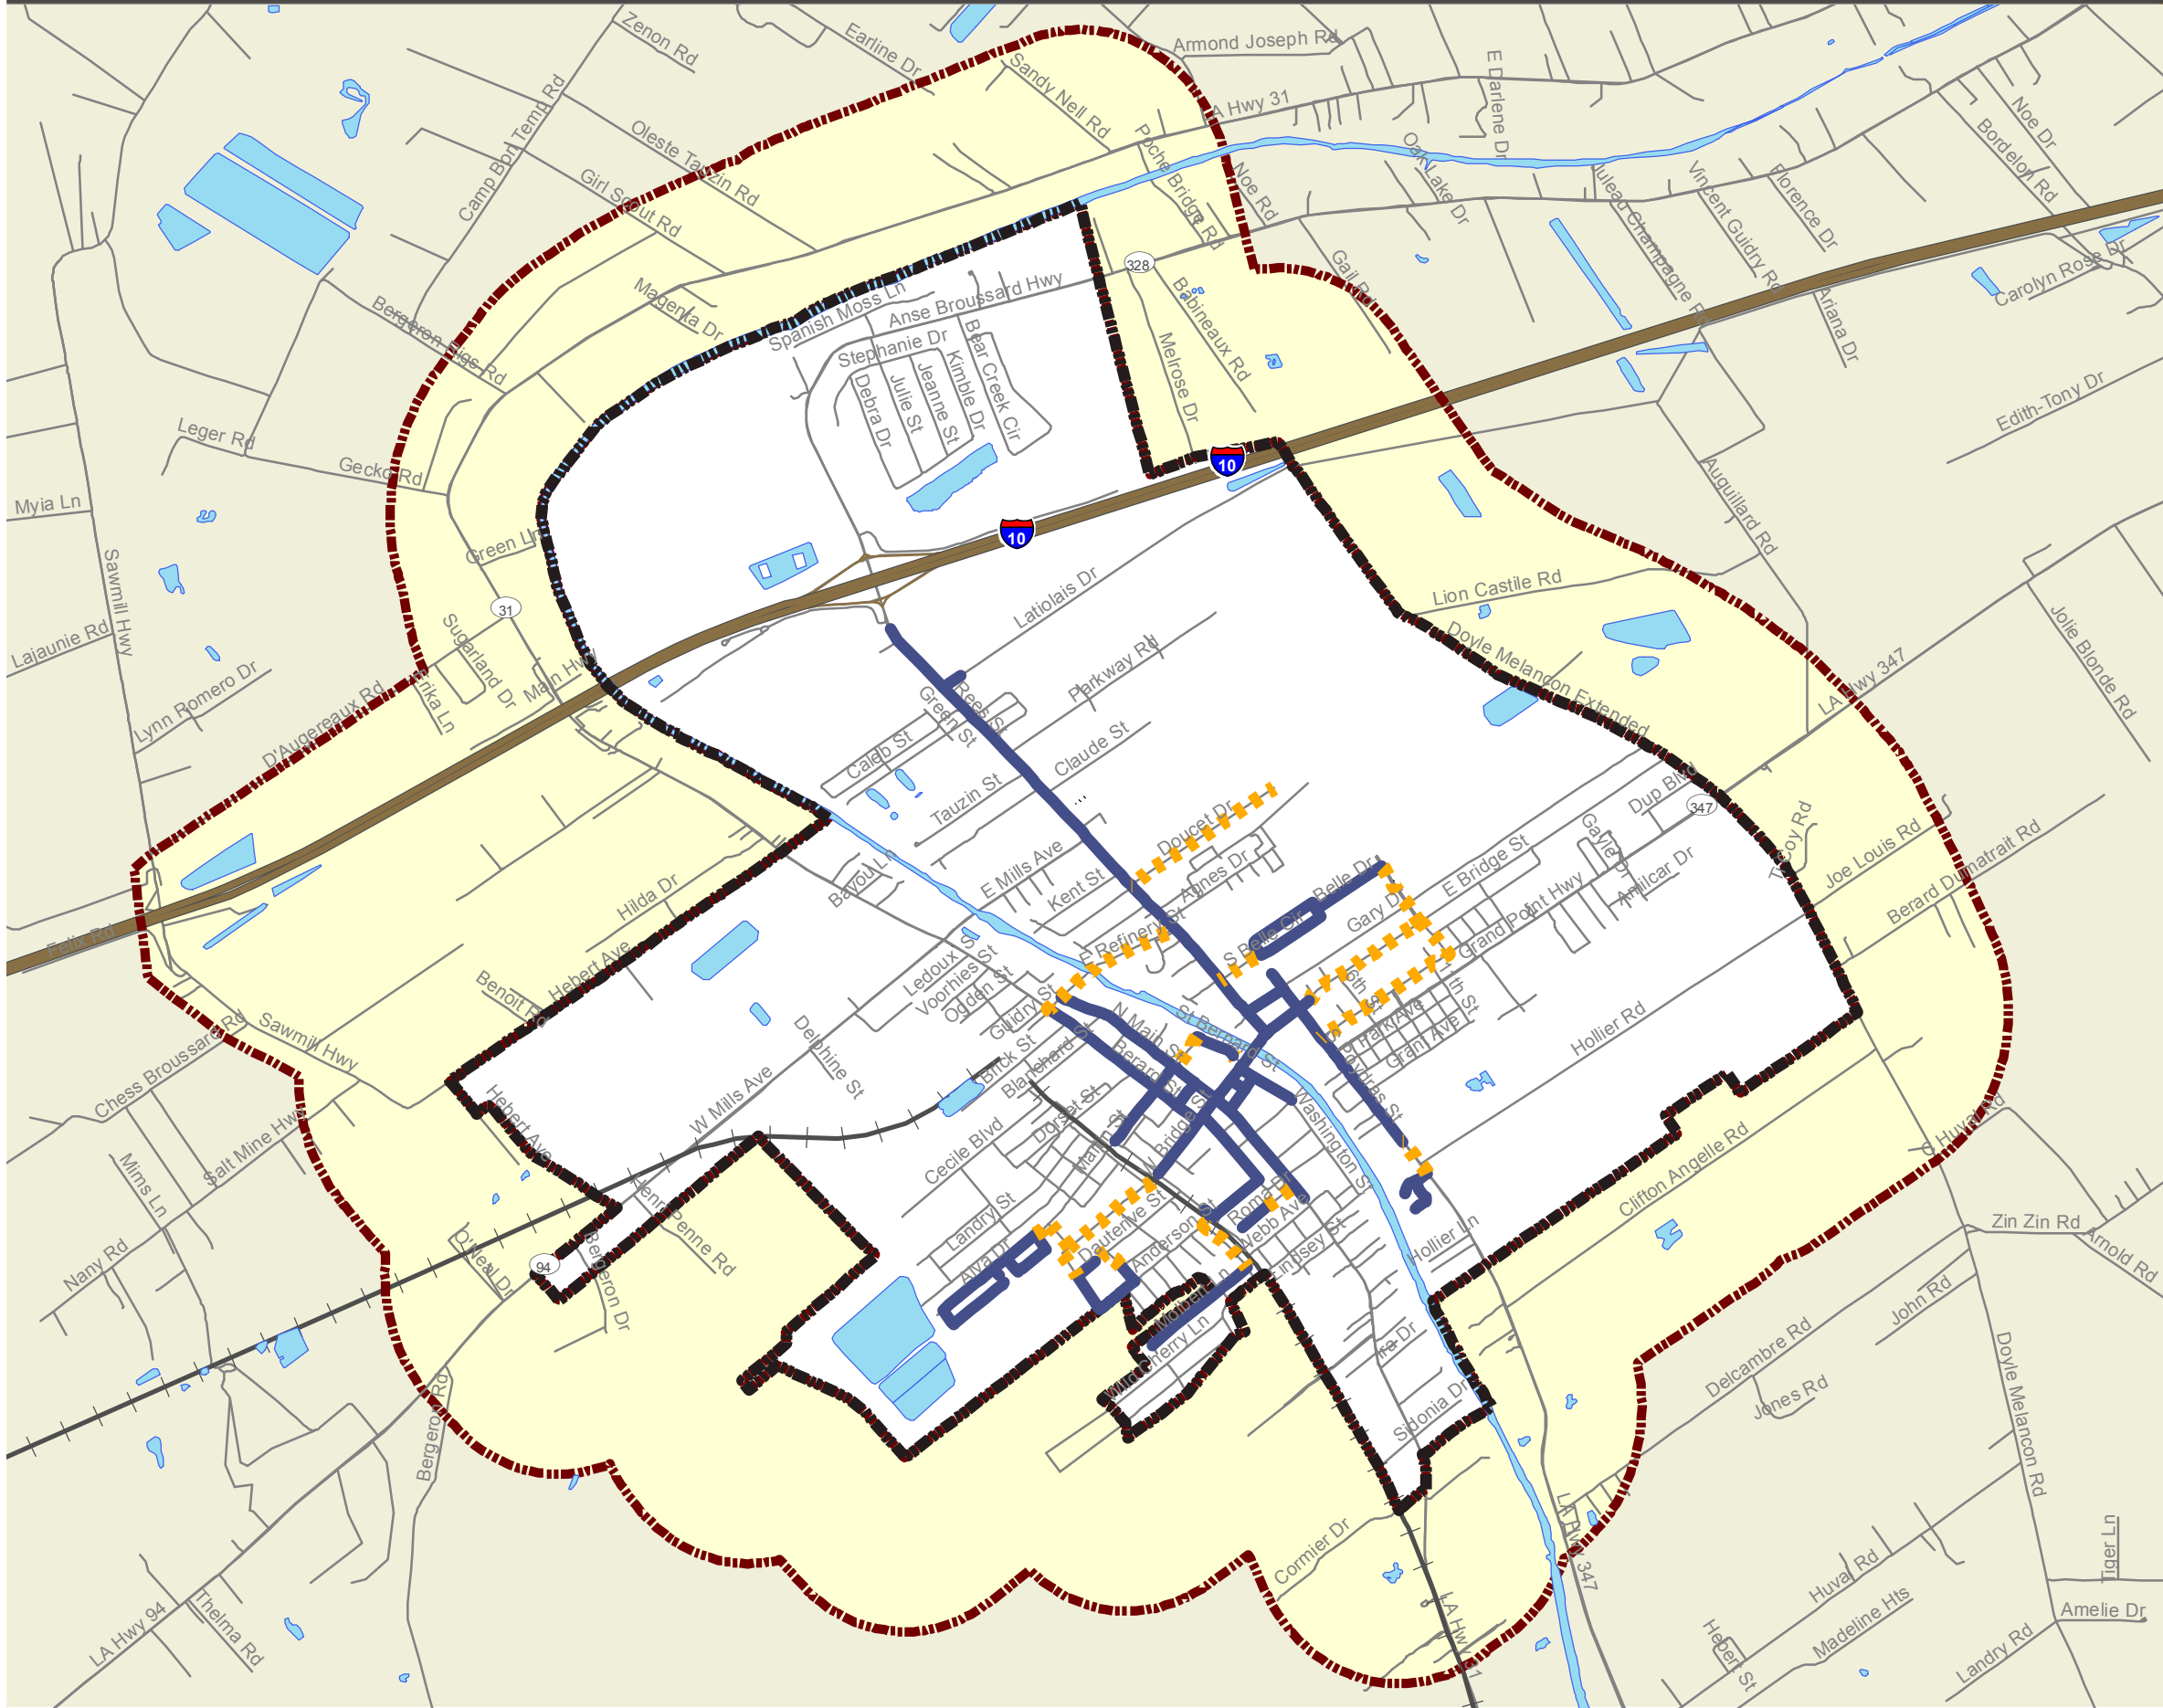

Map 5.2 Sidewalk Plan

Legend

Sidewalks

-  Existing
-  Proposed
-  City Limits
-  Water
-  Railroad
-  Planning Area
-  St. Martin Parish

BREAUX BRIDGE